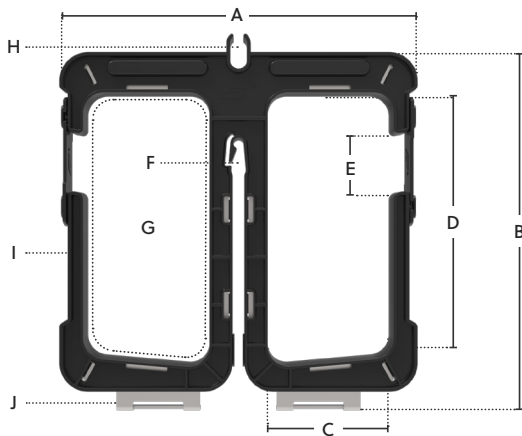

WIRE MANAGEMENT SYSTEM BLA+ DOUBLE HANGER

ABOUT

The CableSmart™ Double Hanger, as part of the wire management system, allows you to suspend power and data cables above ground negating the need to dig costly trenches. With a capacity of up to 1170 6 mm² (0.2 in²) cables, the hanger is ideal for routing cables on larger scale projects and can be stacked as part of a modular system to further improve system capacity.

A	216 mm / 8.5 in
B	218 mm / 8.6 in
C	75 mm / 3.0 in
D	160 mm / 6.3 in
E	35 mm / 1.4 in
F	6 mm / 0.2 in
G	120 mm ² / 4.7 in ²
H	10 mm / 0.4 in
I	Polycarbonate UV Stabilized
J	2 mm / 0.1 in G90 Steel

Messenger Grip
Quick to install

Swing Gate
Easy to secure

Data Holder
Data expansion

Modular Hook
Additional capacity

UV Resistant
Built to last

Steel Plate
Strong reinforcement

Side Loading
Fast cable loading

Slim Profile
Easy to handle

PERFORMANCE	SUPPLY	PROPERTIES	CABLE CAPACITY
Load Rating: 30 kg / 66 lbs	Part Number WMS00005	Thickness: 20 mm / 0.8 in	750 MCM ≈ 22
Design Life: +30 years	Unit Weight: 0.29 kg / 0.6 lbs	Colour: Black	250 MCM ≈ 48
	Box Quantity: 36	Stackable: Yes	4/0 ≈ 70
	Pallet Quantity: 864		10 mm ² / 0.4 in ² (8 AWG) ≈ 588
	Pallet Weight: 375 kg / 827 lbs		6 mm ² / 0.2 in ² (10 AWG) ≈ 1170
			4 mm ² / 0.16 in ² (12 AWG) ≈ 1460